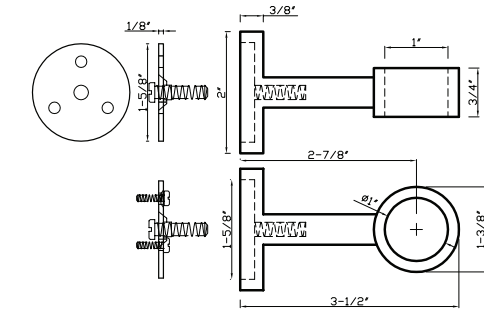

DC224 C - fits 2" rod

DC224 C fits 2" rod

Available in finishes: Polished Nickel*, Polished Chrome, Brushed Nickel, Oil Rubbed Bronze, Aged Brass, Green Antique*, Satin Brass, Polished Brass* & Black*

DC225 C - fits 1" & 2" rod combo

DC225 C fits 1" & 2" rod combo

Available in finishes: Polished Chrome, Brushed Nickel, Green Antique*, Satin Brass, Polished Brass* & Black*

NEW DC232 - fits 3/4" & 2" rod combo

DC232 fits 3/4" & 2" rod combo

Available in finishes: Polished Nickel, Polished Chrome, Brushed Nickel, Oil Rubbed Bronze, Aged Brass, Green Antique & Satin Brass

*Special Order Finish

DC203 - fits 1" & 1-3/8" rods

DC203 A fits 1" rod

Available in finishes: Polished Chrome, Brushed Nickel, Green Antique, Satin Brass, Polished Brass, Black & Black Nickel

DC203 B fits 1-3/8" rod

Available in finishes: Polished Nickel, Polished Chrome, Brushed Nickel, Oil Rubbed Bronze*, Aged Brass*, Green Antique, Satin Brass, Polished Brass, Black & Black Nickel*

DC211 - fits 1" & 1-3/8" rods

DC211 A fits 1" rod

Available in finishes: Polished Chrome, Brushed Nickel, Green Antique, Satin Brass, Polished Brass, Black & Black Nickel

DC211 B fits 1-3/8" rod

Available in finishes: Polished Nickel*, Polished Chrome, Brushed Nickel, Oil Rubbed Bronze*, Aged Brass*, Green Antique, Satin Brass, Polished Brass, Black & Black Nickel

NEW DC235 E - fits 3/4" rod

DC235 E fits 3/4" rod

Available in finishes: Polished Nickel, Polished Chrome, Brushed Nickel, Oil Rubbed Bronze, Green Antique, Aged Brass & Satin Brass

*Special Order Finish