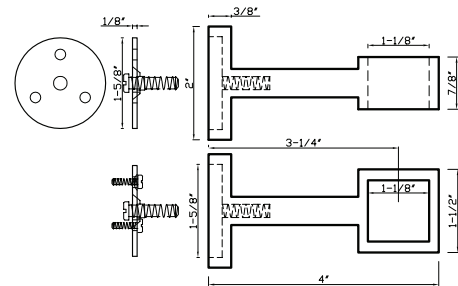

DC221 - fits 1-3/8" & 2" rods

DC221 B fits 1-3/8" rod

Available in finishes: Polished Nickel, Polished Chrome, Brushed Nickel, Oil Rubbed Bronze, Aged Brass, Green Antique, Satin Brass, Polished Brass*, Black*, Black Nickel*, Brown Gold* & Black Silver*

DC221 C fits 2" rod

Available in finishes: Polished Nickel*, Polished Chrome, Brushed Nickel, Oil Rubbed Bronze, Aged Brass, Green Antique*, Satin Brass, Polished Brass* & Black*

NEW DC230 C - fits 2" rod

DC230 C fits 2" rod

Available in finishes: Polished Nickel*, Polished Chrome, Brushed Nickel, Oil Rubbed Bronze, Aged Brass, Green Antique*, Satin Brass, Polished Brass* & Black*

DC217 - fits 1" rod

DC217 fits 1" rod

Available in Brushed Nickel

DC216 - fits 1" rod

DC216 fits 1" rod

Available in Brushed Nickel

*Special Order Finish

DC213 - fits 1" rod

DC213 fits 1" rod

Available in Brushed Nickel

DC218 - fits 1-3/8" rod

DC218 fits 1-3/8" rod

Available in Acrylic
Backplate comes in Brushed Nickel finish only

DC706 - fits 3/4", 1", 1-3/8" & 2" rods

DC706 E fits 3/4" rod

Available in finishes: Polished Nickel, Polished Chrome, Brushed Nickel, Oil Rubbed Bronze, Green Antique, Aged Brass & Satin Brass

DC706 A fits 1" rod

Available in finishes: Polished Chrome, Brushed Nickel, Green Antique, Satin Brass, Polished Brass, Black & Black Nickel

DC706 B fits 1-3/8" rod

Available in finishes: Polished Nickel, Polished Chrome, Brushed Nickel, Oil Rubbed Bronze, Aged Brass, Green Antique, Satin Brass, Polished Brass, Black, Black Nickel, Brown Gold & Black Silver

DC706 C fits 2" rod

Available in finishes: Polished Chrome, Brushed Nickel, Oil Rubbed Bronze, Aged Brass & Satin Brass

*Special Order Finish