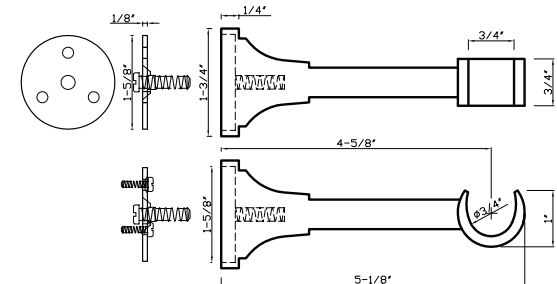

NEW DC234 E - fits 3/4" rod

*Special Order Finish