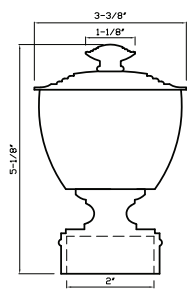

Oil Rubbed Bronze
DC2026 - fits 2" rod

Aged Brass
DC2026 - fits 2" rod

Satin Brass
DC2026 - fits 2" rod

Metals Collection

NEW Item No. DC2022 C

Oil Rubbed Bronze

Fits 2" Rod

DC2022 C
Fits 2" Rod