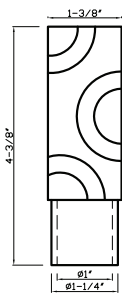

KC917 A
Fits 1" Rod