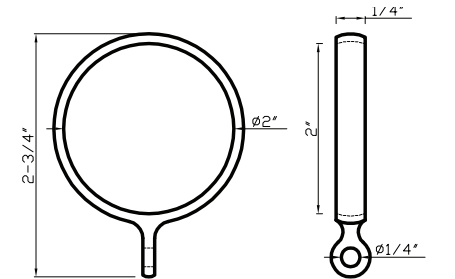

DC303 D

2" interior diameter

Available in finishes: Polished Nickel, Polished Chrome, Brushed Nickel, Oil Rubbed Bronze, Aged Brass, Green Antique, Satin Brass, Polished Brass, Black, Black Nickel, Brown Gold & Black Silver