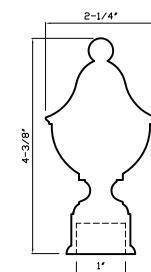

DC088 A
Fits 1" Rod