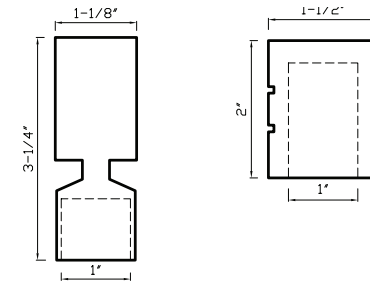

DCI19 A
Fits 1" Rod

DCI15 A
Fits 1" Rod

Polished Chrome
DCI19 - fits 1" rod*
DCI15 - fits 1" rod*

Brushed Nickel
DCI19 - fits 1" rod
DCI15 - fits 1" rod

Green Antique
DCI19 - fits 1" rod*
DCI15 - fits 1" rod*

Satin Brass
DCI19 - fits 1" rod*
DCI15 - fits 1" rod*

Polished Brass
DCI19 - fits 1" rod*
DCI15 - fits 1" rod*

Black
DCI19 - fits 1" rod*
DCI15 - fits 1" rod*

Black Nickel
DCI19 - fits 1" rod*
DCI15 - fits 1" rod*

*Special Order Finish