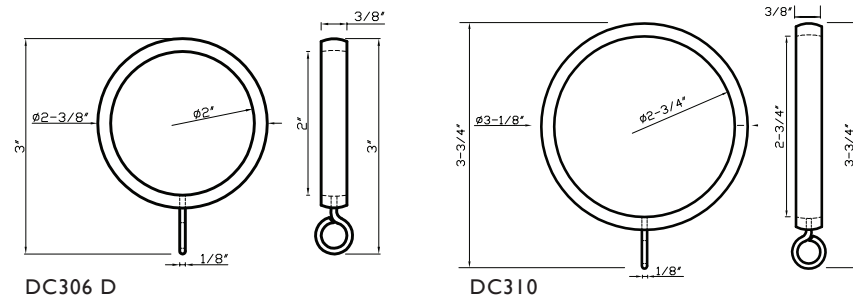

DC306 & DC310 - Acrylic Rings

DC306 D 2" interior diameter

DC310 2-3/4" interior diameter
Acrylic Ring