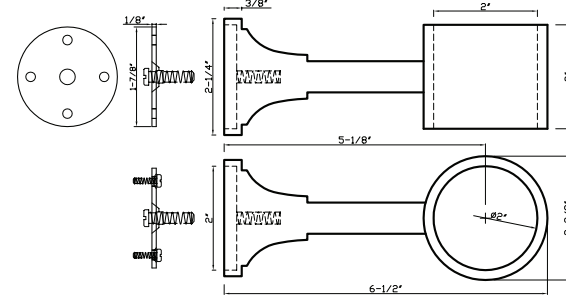

DC221 C fits 2" rod

Available in finishes: Polished Nickel*, Polished Chrome, Brushed Nickel, Oil Rubbed Bronze, Aged Brass, Green Antique*, Satin Brass, Polished Brass* & Black*