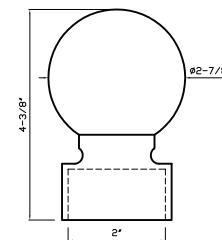

Black Silver
DC094 B - fits 1-3/8" rod*

Black
DC094 B - fits 1-3/8" rod

Black Nickel
DC094 B - fits 1-3/8" rod*

***Special Order Finish**

Acrylic Collection

Item No. DC094 C

Brushed Nickel

Fits 2" Rod