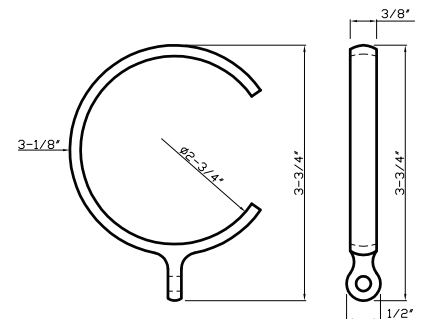

**DC330 PASS E
2-3/4" interior diameter**

Available in finishes: Polished Chrome, Brushed Nickel, Oil Rubbed Bronze, Aged Brass & Satin Chrome

DC330E Passing Rings works with DC231C Bypass Brackets, see page 63.

*Special Order Finish