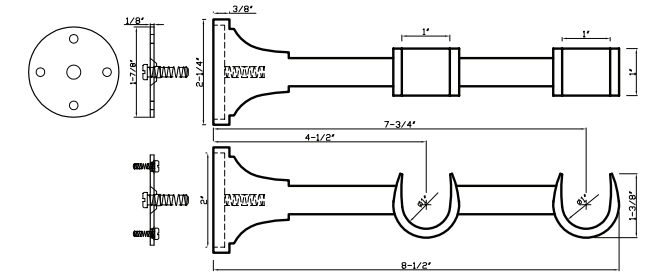

NEW DC199 - fits 3/4" & 2" rod

DC202 - fits 1" & 1-3/8" rods

DC215 - fits 1" & 1-3/8"

DC215 B fits 1-3/8" rod

Available in finishes: Polished Nickel*, Polished Chrome, Brushed Nickel, Oil Rubbed Bronze*, Aged Brass*, Green Antique, Satin Brass, Polished Brass, Black & Black Nickel

NEW DC234 E - fits 3/4" rod

*Special Order Finish

DC207 - fits 1", 1-3/8" & 2" rods

DC207 B fits 1-3/8" rod

DC207 C fits 2" rod

DC209 - fits 1" & 1-3/8" rods

DC209 B fits 1-3/8" rod

*Special Order Finish