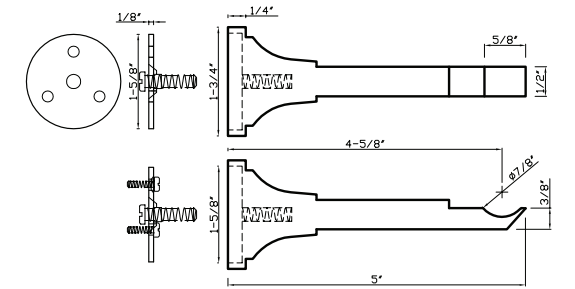

DC214 E fits 3/4" rod

Available in finishes: Polished Nickel, Polished Chrome, Brushed Nickel, Oil Rubbed Bronze, Aged Brass, Green Antique & Satin Brass