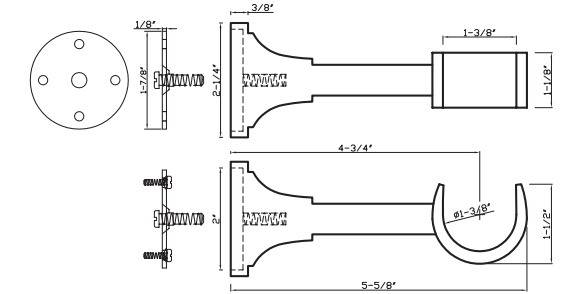

DC207 - fits 1", 1-3/8" & 2" rods

DC207 A fits 1" rod
Available in finishes: Polished Chrome, Brushed Nickel, Green Antique, Satin Brass, Polished Brass, Black & Black Nickel

DC207 B fits 1-3/8" rod

Available in finishes: Polished Nickel, Polished Chrome, Brushed Nickel, Oil Rubbed Bronze, Aged Brass, Green Antique, Satin Brass, Polished Brass, Black, Black Nickel, Brown Gold & Black Silver