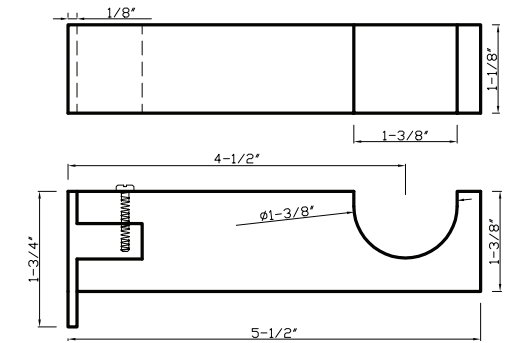

DC706 - fits 3/4", 1", 1-3/8" & 2" rods

DC706 E fits 3/4" rod

Available in finishes: Polished Nickel, Polished Chrome, Brushed Nickel, Oil Rubbed Bronze, Green Antique, Aged Brass & Satin Brass

DC706 A fits 1" rod

Available in finishes: Polished Chrome, Brushed Nickel, Green Antique, Satin Brass, Polished Brass, Black & Black Nickel

DC706 B fits 1-3/8" rod

Available in finishes: Polished Nickel, Polished Chrome, Brushed Nickel, Oil Rubbed Bronze, Aged Brass, Green Antique, Satin Brass, Polished Brass, Black, Black Nickel, Brown Gold & Black Silver

DC706 C fits 2" rod

Available in finishes: Polished Chrome, Brushed Nickel, Oil Rubbed Bronze, Aged Brass & Satin Brass

*Special Order Finish