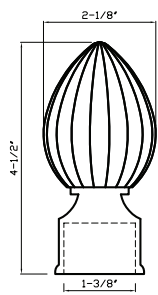

DC109 B
Fits 1-3/8" Rod