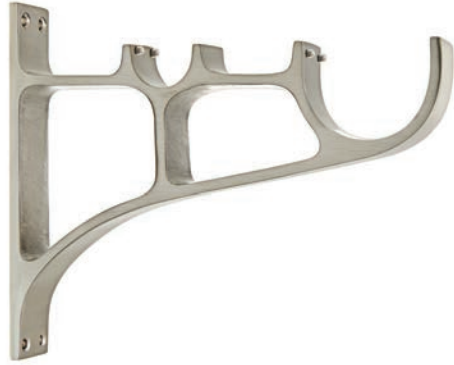

Available in finishes: Polished Nickel, Polished Chrome, Brushed Nickel, Oil Rubbed Bronze, Aged Brass, Green Antique, Satin Brass, Polished Brass, Black, Black Nickel, Brown Gold & Black Silver

NEW DC231 C - fits 2" rod

DC231 C fits 2" rod

Available in finishes: Polished Nickel*, Polished Chrome, Brushed Nickel, Oil Rubbed Bronze, Aged Brass, Green Antique*, Satin Brass, Polished Brass* & Black*

*Special Order Finish

*Special Order Finish

DC224 C - fits 2" rod

DC224 C fits 2" rod

Available in finishes: Polished Nickel*, Polished Chrome, Brushed Nickel, Oil Rubbed Bronze, Aged Brass, Green Antique*, Satin Brass, Polished Brass* & Black*

DC225 C - fits 1" & 2" rod combo