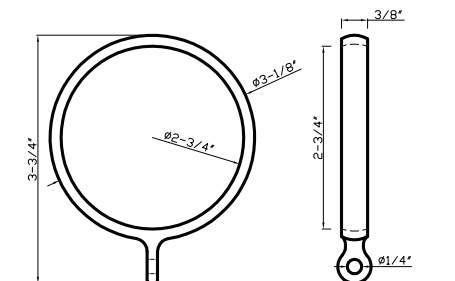

DC303 E

2-3/4" interior diameter

Available in finishes: Polished Nickel*, Polished Chrome, Brushed Nickel, Oil Rubbed Bronze, Green Antique*, Aged Brass & Satin Brass, Polished Brass* & Black*