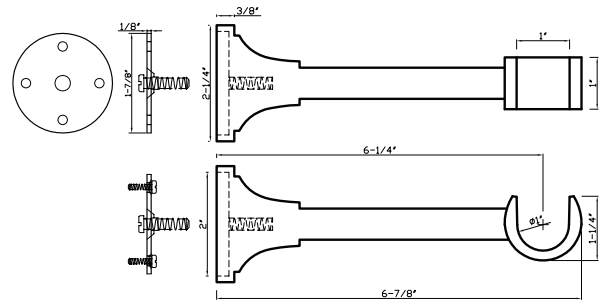

DC208 - fits 1", 1-3/8" & 2" rods

DC208 A fits 1" rod

Available in finishes: Polished Chrome, Brushed Nickel, Green Antique, Satin Brass, Polished Brass, Black & Black Nickel

DC208 B fits 1-3/8" rod

Available in finishes: Polished Nickel, Polished Chrome, Brushed Nickel, Oil Rubbed Bronze, Aged Brass, Green Antique, Satin Brass, Polished Brass, Black, Black Nickel, Brown Gold & Black Silver

DC208 C fits 2" rod

Available in finishes: Polished Nickel*, Polished Chrome, Brushed Nickel, Oil Rubbed Bronze, Aged Brass, Green Antique*, Satin Brass, Polished Brass* & Black*

DC214 - fits 1" & 1-3/8" rods

DC214 A fits 1" rod

Available in finishes: Polished Chrome, Brushed Nickel, Green Antique, Satin Brass, Polished Brass, Black & Black Nickel

DC214 B fits 1-3/8" rod

Available in finishes: Polished Nickel, Polished Chrome, Brushed Nickel, Oil Rubbed Bronze, Aged Brass, Green Antique, Satin Brass, Polished Brass, Black, Black Nickel, Brown Gold & Black Silver

DC214 - fits & 2" & 3/4" rods

DC214 C fits 2" rod

Available in finishes: Polished Nickel, Polished Chrome, Brushed Nickel, Oil Rubbed Bronze, Aged Brass, Green Antique, Satin Brass, Polished Brass & Black

DC214 E fits 3/4" rod

Available in finishes: Polished Nickel, Polished Chrome, Brushed Nickel, Oil Rubbed Bronze, Aged Brass, Green Antique & Satin Brass

DC228 - Bracket Support

DC228 Bracket Support fits DC207 & DC208 brackets

Available in finishes: Polished Nickel, Polished Chrome, Brushed Nickel, Oil Rubbed Bronze, Aged Brass, Green Antique, Satin Brass, Polished Brass, Black, Black Nickel, Brown Gold & Black Silver

NEW DC231 C - fits 2" rod

DC231 C fits 2" rod