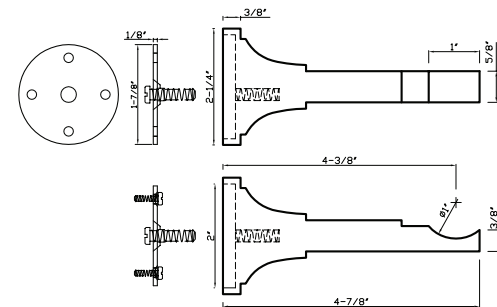

DC208 - fits 1", 1-3/8" & 2" rods

DC208 A fits 1" rod

Available in finishes: Polished Chrome, Brushed Nickel, Green Antique, Satin Brass, Polished Brass, Black & Black Nickel

DC208 B fits 1-3/8" rod

Available in finishes: Polished Nickel, Polished Chrome, Brushed Nickel, Oil Rubbed Bronze, Aged Brass, Green Antique, Satin Brass, Polished Brass, Black, Black Nickel, Brown Gold & Black Silver

DC208 C fits 2" rod

Available in finishes: Polished Nickel*, Polished Chrome, Brushed Nickel, Oil Rubbed Bronze, Aged Brass, Green Antique*, Satin Brass, Polished Brass* & Black*

DC214 - fits 1" & 1-3/8" rods

DC214 A fits 1" rod

Available in finishes: Polished Chrome, Brushed Nickel, Green Antique, Satin Brass, Polished Brass, Black & Black Nickel

DC214 B fits 1-3/8" rod

Available in finishes: Polished Nickel, Polished Chrome, Brushed Nickel, Oil Rubbed Bronze, Aged Brass, Green Antique, Satin Brass, Polished Brass, Black, Black Nickel, Brown Gold & Black Silver

DC214 - fits & 2" & 3/4" rods

DC214 C fits 2" rod

Available in finishes: Polished Nickel, Polished Chrome, Brushed Nickel, Oil Rubbed Bronze, Aged Brass, Green Antique, Satin Brass, Polished Brass & Black

DC214 E fits 3/4" rod

Available in finishes: Polished Nickel, Polished Chrome, Brushed Nickel, Oil Rubbed Bronze, Aged Brass, Green Antique & Satin Brass

DC228 - Bracket Support

DC228 Bracket Support fits DC207 & DC208 brackets

Available in finishes: Polished Nickel, Polished Chrome, Brushed Nickel, Oil Rubbed Bronze, Aged Brass, Green Antique, Satin Brass, Polished Brass, Black, Black Nickel, Brown Gold & Black Silver

NEW DC231 C - fits 2" rod

DC231 C fits 2" rod