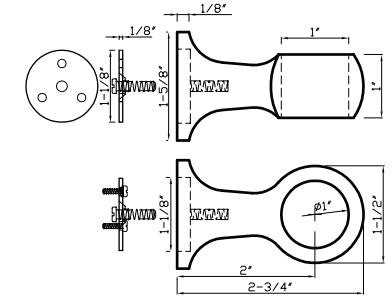

DC224 C - fits 2" rod

DC224 C fits 2" rod

Available in finishes: Polished Nickel*, Polished Chrome, Brushed Nickel, Oil Rubbed Bronze, Aged Brass, Green Antique*, Satin Brass, Polished Brass* & Black*

DC225 C - fits 1" & 2" rod combo

DC225 C fits 1" & 2" rod combo

Available in finishes: Polished Chrome, Brushed Nickel, Green Antique*, Satin Brass, Polished Brass* & Black*

NEW DC232 - fits 3/4" & 2" rod combo

DC232 fits 3/4" & 2" rod combo

Available in finishes: Polished Nickel, Polished Chrome, Brushed Nickel, Oil Rubbed Bronze, Aged Brass, Green Antique & Satin Brass

*Special Order Finish

DC203 - fits 1" & 1-3/8" rods

DC203 A fits 1" rod

Available in finishes: Polished Chrome, Brushed Nickel, Green Antique, Satin Brass, Polished Brass, Black & Black Nickel

DC203 B fits 1-3/8" rod

Available in finishes: Polished Nickel, Polished Chrome, Brushed Nickel, Oil Rubbed Bronze*, Aged Brass*, Green Antique, Satin Brass, Polished Brass, Black & Black Nickel*

DC211 - fits 1" & 1-3/8" rods

DC211 A fits 1" rod

Available in finishes: Polished Chrome, Brushed Nickel, Green Antique, Satin Brass, Polished Brass, Black & Black Nickel

DC211 B fits 1-3/8" rod

Available in finishes: Polished Nickel*, Polished Chrome, Brushed Nickel, Oil Rubbed Bronze*, Aged Brass*, Green Antique, Satin Brass, Polished Brass, Black & Black Nickel

NEW DC235 E - fits 3/4" rod

DC235 E fits 3/4" rod

Available in finishes: Polished Nickel, Polished Chrome, Brushed Nickel, Oil Rubbed Bronze, Green Antique, Aged Brass & Satin Brass

*Special Order Finish