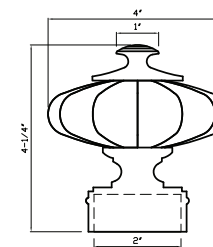

DC2025 C
Fits 2" Rod