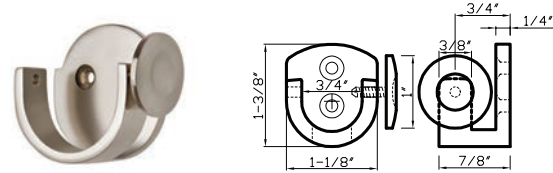

NEW DC199 - fits 3/4" & 2" rod

DC199 E fits 3/4" rod
Available in finishes: Polished Nickel, Polished Chrome, Brushed Nickel, Oil Rubbed Bronze, Aged Brass, Satin Brass & Green Antique