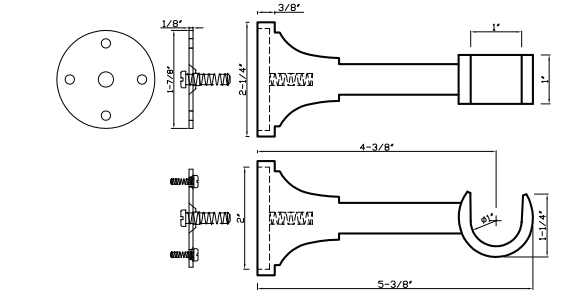

NEW DC199 - fits 3/4" & 2" rod

DC202 - fits 1" & 1-3/8" rods

DC215 - fits 1" & 1-3/8"

DC215 B fits 1-3/8" rod

Available in finishes: Polished Nickel*, Polished Chrome, Brushed Nickel, Oil Rubbed Bronze*, Aged Brass*, Green Antique, Satin Brass, Polished Brass, Black & Black Nickel

NEW DC234 E - fits 3/4" rod

*Special Order Finish

DC207 - fits 1", 1-3/8" & 2" rods

DC207 B fits 1-3/8" rod

DC207 C fits 2" rod

DC209 - fits 1" & 1-3/8" rods

DC209 B fits 1-3/8" rod

*Special Order Finish