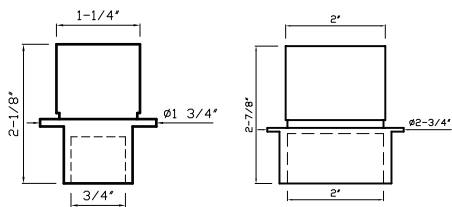

DC2021 E
Fits 3/4" Rod

DC2021 C
Fits 2" Rod