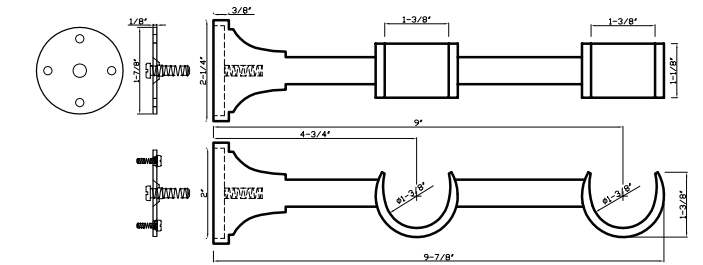

DC209 B fits 1-3/8" rod

Available in finishes: Available in finishes: Polished Nickel, Polished Chrome, Brushed Nickel, Oil Rubbed Bronze, Aged Brass, Green Antique, Satin Brass, Polished Brass, Black, Black Nickel, Brown Gold & Black Silver