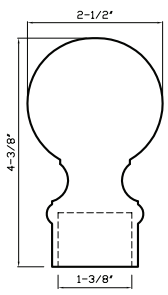

DC104 B
Fits 1-3/8" Rod