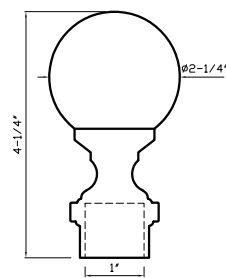

DC098 A
Fits 1" Rod

*Special Order Finish