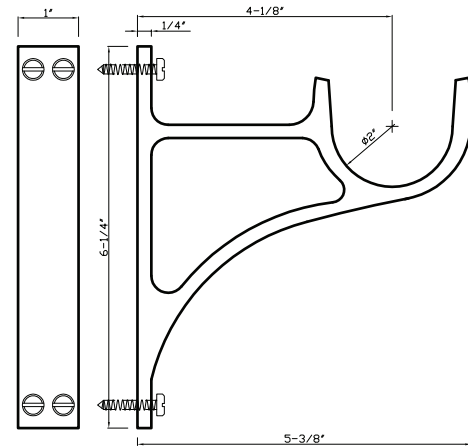

DC224 C - fits 2" rod

DC224 C fits 2" rod

Available in finishes: Polished Nickel*, Polished Chrome, Brushed Nickel, Oil Rubbed Bronze, Aged Brass, Green Antique*, Satin Brass, Polished Brass* & Black*

DC225 C - fits 1" & 2" rod combo