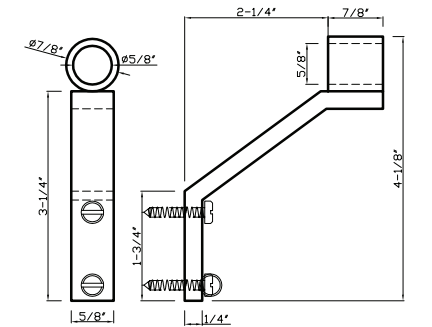

DC228 - Bracket Support

DC228 Bracket Support fits DC207 & DC208 brackets

Available in finishes: Polished Nickel, Polished Chrome, Brushed Nickel, Oil Rubbed Bronze, Aged Brass, Green Antique, Satin Brass, Polished Brass, Black, Black Nickel, Brown Gold & Black Silver