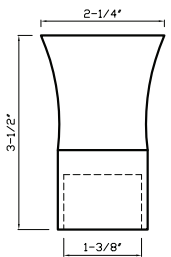

Black
KS009 B - fits 1-3/8" rod

Black Nickel
KS009 B - fits 1-3/8" rod*

***Special Order Finish**

Acrylic Collection

Item No. DC095 B

Aged Brass

Fits 1-3/8" Rod

DC095 B
Fits 1-3/8" Rod