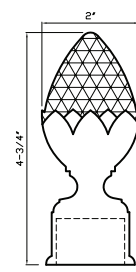

DC087 B
Fits 1-3/8" Rod