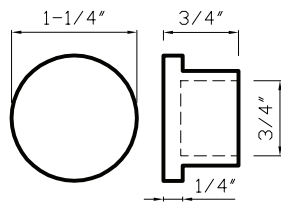

Metals Collection

NEW Item No. DC081 E

Brushed Nickel

Fits 3/4" Rod

DC081 E
Fits 3/4" Rod