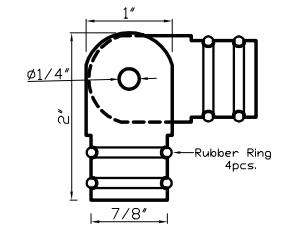

DC706 A fits 1" rod

Available in finishes: Polished Chrome, Brushed Nickel, Green Antique, Satin Brass, Polished Brass, Black & Black Nickel