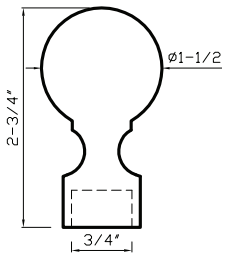

Satin Brass
DC103 A - fits 1" rod

Polished Brass
DC103 A - fits 1" rod

Black Nickel
DC103 A - fits 1" rod

Black
DC103 A - fits 1" rod

Metals Collection

NEW Item No. DC080 E

Aged Brass

Fits 3/4" Rod