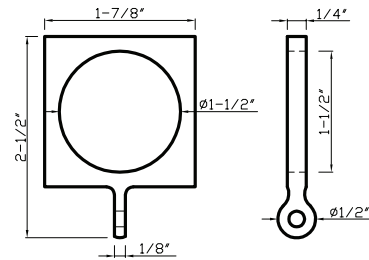

DC504 - Drapery Holdback

DC504

Available in Polished Nickel*, Polished Chrome*, Brushed Nickel, Oil Rubbed Bronze*, Aged Brass*, Green Antique*, Satin Brass*, Polished Brass*, Black*, Black Nickel*, Brown Gold* & Black Silver*

DC239 - Drapery Wand

DC239

Available in Brushed Nickel

DC1001 - fits 3/4", 1", 1-3/8" & 2" rods

DC1001 E fits 3/4" rod

DC1001 A fits 1" rod

DC1001 B fits 1-3/8" rod

DC1001 C fits 2" rod

DC304 - Brushed Nickel Ring

DC304 C 1-1/2" interior diameter

Available in Brushed Nickel

DC306 & DC310 - Acrylic Rings

DC306 D 2" interior diameter

DC310 2-3/4" interior diameter
Acrylic Ring

*Special Order Finish

DC303 - Ring - 1", 1-1/4", 1-1/2", 2", & 2-3/4" interior diameters

DC303 A

1" interior diameter

Available in finishes: Polished Nickel, Polished Chrome, Brushed Nickel, Oil Rubbed Bronze, Aged Brass, Green Antique & Satin Brass

DC303 B

1-1/4" interior diameter

Available in finishes: Polished Chrome, Brushed Nickel, Green Antique, Satin Brass, Polished Brass, Black & Black Nickel,

DC303 C

1-1/2" interior diameter

Available in finishes: Polished Nickel, Polished Chrome, Brushed Nickel, Oil Rubbed Bronze, Aged Brass, Green Antique, Satin Brass, Polished Brass, Black, Black Nickel, Brown Gold & Black Silver

DC303 D

2" interior diameter

Available in finishes: Polished Nickel, Polished Chrome, Brushed Nickel, Oil Rubbed Bronze, Aged Brass, Green Antique, Satin Brass, Polished Brass, Black, Black Nickel, Brown Gold & Black Silver

DC303 E

2-3/4" interior diameter

Available in finishes: Polished Nickel*, Polished Chrome, Brushed Nickel, Oil Rubbed Bronze, Green Antique*, Aged Brass & Satin Brass, Polished Brass* & Black*

*Special Order Finish