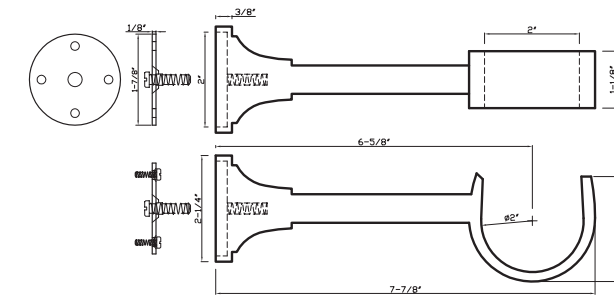

DC208 C fits 2" rod

Available in finishes: Polished Nickel*, Polished Chrome, Brushed Nickel, Oil Rubbed Bronze, Aged Brass, Green Antique*, Satin Brass, Polished Brass* & Black*