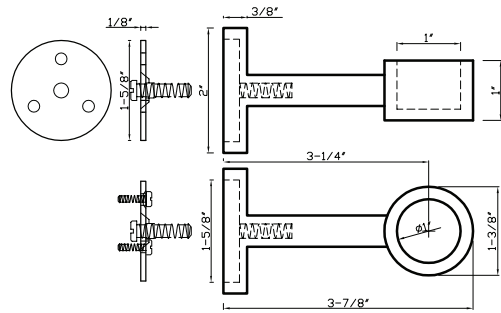

NEW DC199 - fits 3/4" & 2" rod

DC202 - fits 1" & 1-3/8" rods

DC215 - fits 1" & 1-3/8"

DC215 B fits 1-3/8" rod

Available in finishes: Polished Nickel*, Polished Chrome, Brushed Nickel, Oil Rubbed Bronze*, Aged Brass*, Green Antique, Satin Brass, Polished Brass, Black & Black Nickel

NEW DC234 E - fits 3/4" rod

*Special Order Finish

DC207 - fits 1", 1-3/8" & 2" rods

DC207 B fits 1-3/8" rod

DC207 C fits 2" rod

DC209 - fits 1" & 1-3/8" rods

DC209 B fits 1-3/8" rod

*Special Order Finish