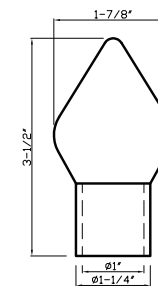

Polished Brass*
DC098 A - fits 1" rod

Satin Brass
DC098 A - fits 1" rod

Black Nickel*
DC098 A - fits 1" rod

***Special Order Finish**

Acrylic Collection

Item No. KC918 A

Polished Brass

Fits 1" Rod