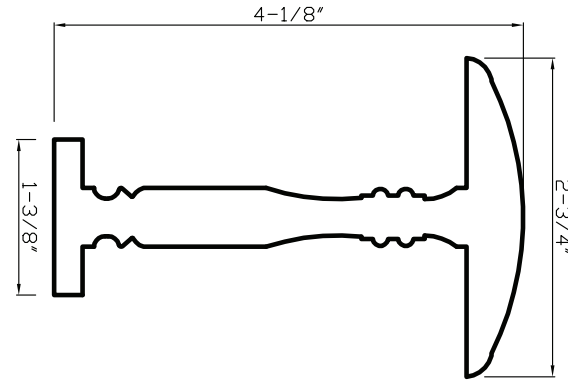

DC504 - Drapery Holdback