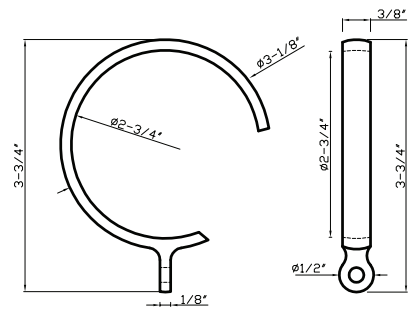

**DC303 PASS E
2-3/4" interior diameter**

Available in finishes: Polished Nickel*, Polished Chrome, Brushed Nickel, Oil Rubbed Bronze, Aged Brass, Green Antique*, Satin Brass, Polished Brass* & Black*

DC303E Passing Rings works with DC214C Bypass Brackets, see page 63.