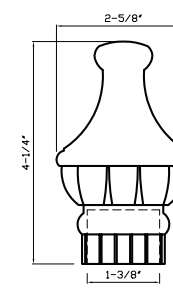

DC106 B
Fits 1-3/8" Rod