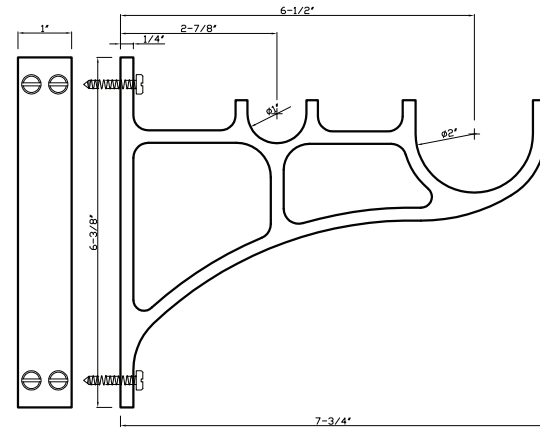

DC224 C - fits 2" rod

DC224 C fits 2" rod

Available in finishes: Polished Nickel*, Polished Chrome, Brushed Nickel, Oil Rubbed Bronze, Aged Brass, Green Antique*, Satin Brass, Polished Brass* & Black*

DC225 C - fits 1" & 2" rod combo