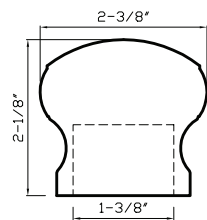

Metals Collection

Item No. DCI01

Polished Chrome

Fits 1" & 1-3/8" Rods

DCI01 A
Fits 1" Rod

DCI01 B
Fits 1-3/8" Rod

Polished Nickel
DCI01 B - fits 1-3/8" rod

Polished Chrome
DCI01 A - fits 1" rod
DCI01 B - fits 1-3/8" rod