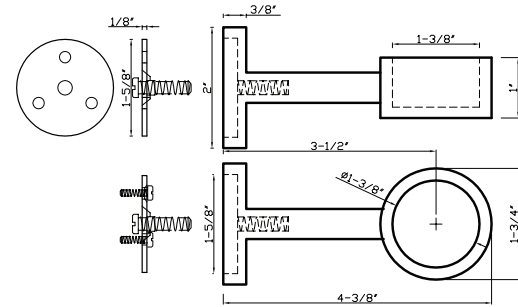

DC215 - fits 1" & 1-3/8"

DC215 A fits 1" rod
Available in finishes: Polished Chrome, Brushed Nickel, Green Antique, Satin Brass, Polished Brass, Black & Black Nickel

DC215 B fits 1-3/8" rod

Available in finishes: Polished Nickel*, Polished Chrome, Brushed Nickel, Oil Rubbed Bronze*, Aged Brass*, Green Antique, Satin Brass, Polished Brass, Black & Black Nickel