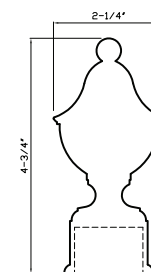

DC088 B
Fits 1-3/8" Rod