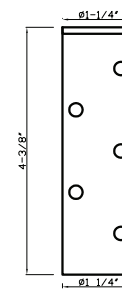

KC916 A
Fits 1" Rod