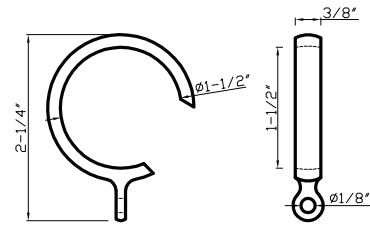

**DC303 PASS C
1-1/2" interior diameter**

Available in finishes: Polished Chrome, Brushed Nickel, Green Antique, Satin Brass, Polished Brass, Black & Black Nickel