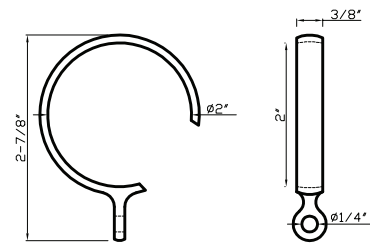

**DC303 PASS D
2" interior diameter**

Available in finishes: Polished Nickel, Polished Chrome, Brushed Nickel, Oil Rubbed Bronze, Aged Brass, Green Antique, Satin Brass, Polished Brass, Black, Black Nickel, Brown Gold & Black Silver