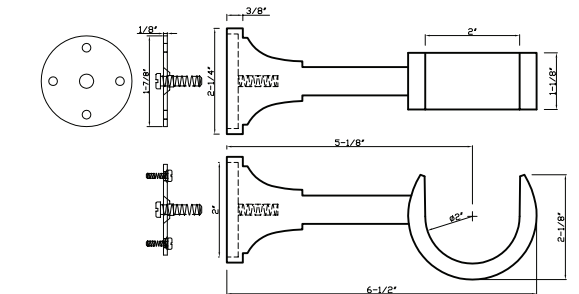

DC207 C fits 2" rod

Available in finishes: Polished Nickel*, Polished Chrome, Brushed Nickel, Oil Rubbed Bronze, Aged Brass, Green Antique*, Satin Brass, Polished Brass* & Black*