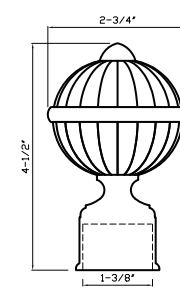

*Special Order Finish

Metals Collection

Item No. DC090 B

Green Antique

Fits 1-3/8" Rod

DC090 B
Fits 1-3/8" Rod

Brushed Nickel
DC090 B - fits 1-3/8" rod*

Green Antique
DC090 B - fits 1-3/8" rod*