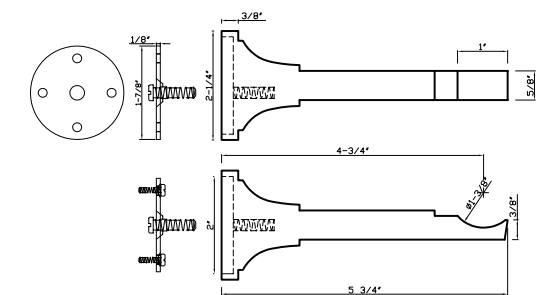

DC214 B fits 1-3/8" rod

Available in finishes: Polished Nickel, Polished Chrome, Brushed Nickel, Oil Rubbed Bronze, Aged Brass, Green Antique, Satin Brass, Polished Brass, Black, Black Nickel, Brown Gold & Black Silver