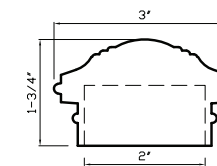

DC2026
Fits 2" Rod