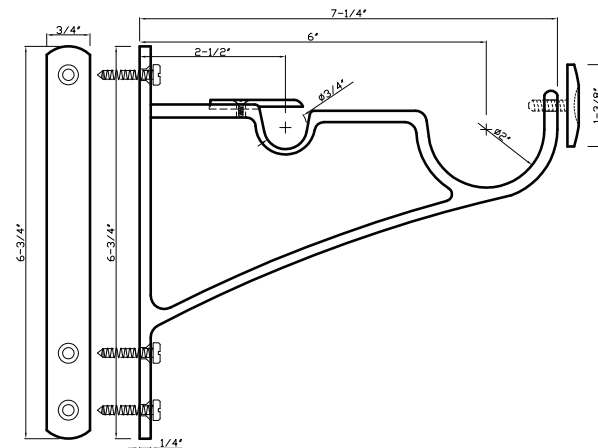

NEW DC232 - fits 3/4" & 2" rod combo