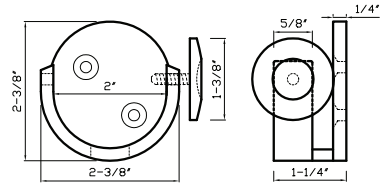

DC199 C fits 2" rod
Available in finishes: Polished Nickel, Polished Chrome, Brushed Nickel, Oil Rubbed Bronze, Aged Brass, Satin Brass, Green Antique*, Polished Brass*, Black* & Black Nickel*