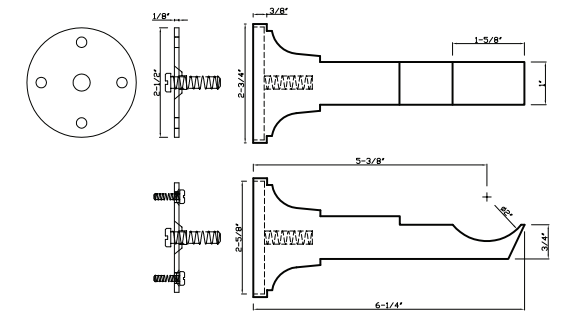

DC214 - fits & 2" & 3/4" rods