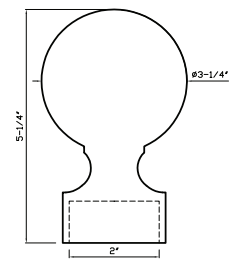

DC104 C
Fits 2" Rod