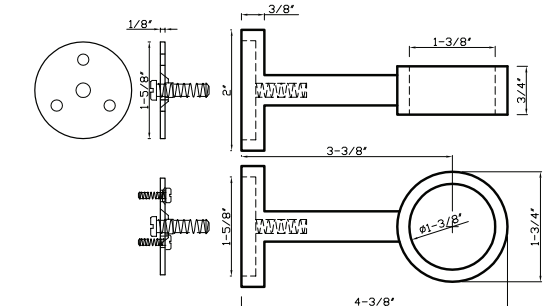

NEW DC235 E - fits 3/4" rod

DC235 E fits 3/4" rod

Available in finishes: Polished Nickel, Polished Chrome, Brushed Nickel, Oil Rubbed Bronze, Green Antique, Aged Brass & Satin Brass

***Special Order Finish**