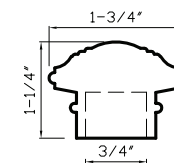

Satin Brass
DC080 E - fits 3/4" rod

Green Antique
DC080 E - fits 3/4" rod

Metals Collection

NEW Item No. DC2020

Green Antique

Fits 3/4" Rod

DC 2020
Fits 3/4" Rod

Polished Chrome
DC2020 E - fits 3/4" rod