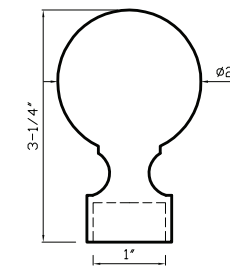

DC103 A
Fits 1" Rod