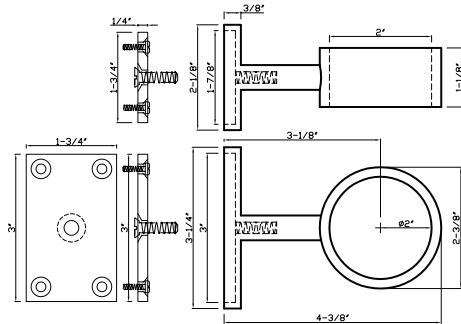

NEW DC230 C - fits 2" rod

DC230 C fits 2" rod

Available in finishes: Polished Nickel*, Polished Chrome, Brushed Nickel, Oil Rubbed Bronze, Aged Brass, Green Antique*, Satin Brass, Polished Brass* & Black*