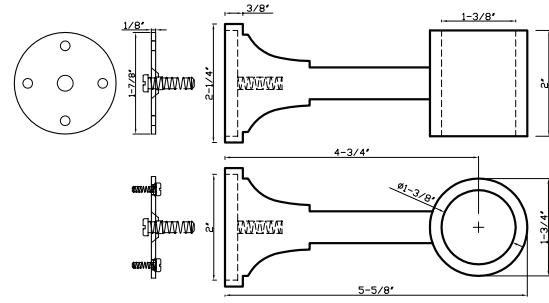

DC221 - fits 1-3/8" & 2" rods

DC221 B fits 1-3/8" rod

Available in finishes: Polished Nickel, Polished Chrome, Brushed Nickel, Oil Rubbed Bronze, Aged Brass, Green Antique, Satin Brass, Polished Brass*, Black*, Black Nickel*, Brown Gold* & Black Silver*

DC221 C fits 2" rod

Available in finishes: Polished Nickel*, Polished Chrome, Brushed Nickel, Oil Rubbed Bronze, Aged Brass, Green Antique*, Satin Brass, Polished Brass* & Black*

NEW DC230 C - fits 2" rod

DC230 C fits 2" rod

Available in finishes: Polished Nickel*, Polished Chrome, Brushed Nickel, Oil Rubbed Bronze, Aged Brass, Green Antique*, Satin Brass, Polished Brass* & Black*

DC217 - fits 1" rod

DC217 fits 1" rod

Available in Brushed Nickel

DC216 - fits 1" rod

DC216 fits 1" rod

Available in Brushed Nickel

*Special Order Finish

DC213 - fits 1" rod

DC213 fits 1" rod

Available in Brushed Nickel

DC218 - fits 1-3/8" rod

DC218 fits 1-3/8" rod

Available in Acrylic
Backplate comes in Brushed Nickel finish only

DC706 - fits 3/4", 1", 1-3/8" & 2" rods

DC706 E fits 3/4" rod

Available in finishes: Polished Nickel, Polished Chrome, Brushed Nickel, Oil Rubbed Bronze, Green Antique, Aged Brass & Satin Brass

DC706 A fits 1" rod

Available in finishes: Polished Chrome, Brushed Nickel, Green Antique, Satin Brass, Polished Brass, Black & Black Nickel

DC706 B fits 1-3/8" rod

Available in finishes: Polished Nickel, Polished Chrome, Brushed Nickel, Oil Rubbed Bronze, Aged Brass, Green Antique, Satin Brass, Polished Brass, Black, Black Nickel, Brown Gold & Black Silver

DC706 C fits 2" rod

Available in finishes: Polished Chrome, Brushed Nickel, Oil Rubbed Bronze, Aged Brass & Satin Brass

*Special Order Finish