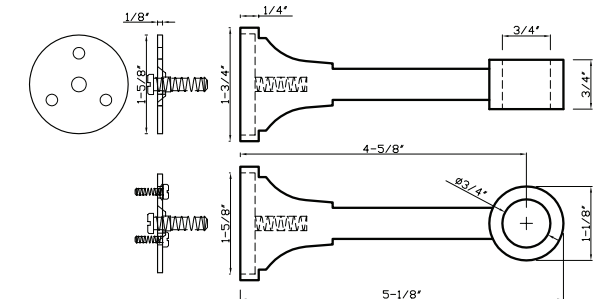

NEW DC235 E - fits 3/4" rod

DC235 E fits 3/4" rod

Available in finishes: Polished Nickel, Polished Chrome, Brushed Nickel, Oil Rubbed Bronze, Green Antique, Aged Brass & Satin Brass

***Special Order Finish**