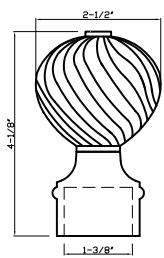

DC089 B
Fits 1-3/8" Rod