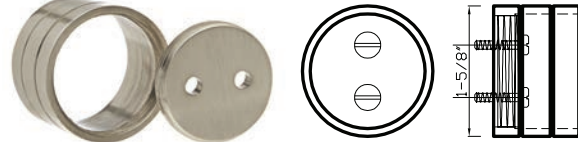

DC202 B fits 1-3/8" rod
Available in finishes: Polished Nickel, Polished Chrome, Brushed Nickel, Oil Rubbed Bronze, Aged Brass, Green Antique, Satin Brass, Polished Brass, Black, Black Nickel, Brown Gold & Black Silver