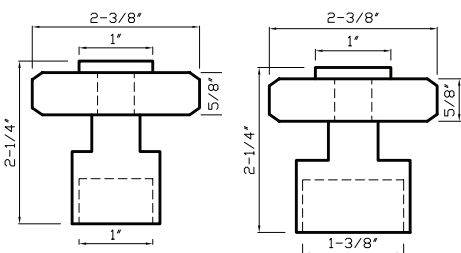

KS012 B
Fits 1-3/8" Rod

KS012 A
Fits 1" Rod