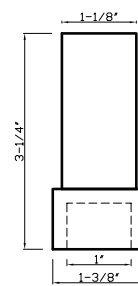

Metals Collection

Item No. DC092

Item No. DC093

Item No. DC126

Brushed Nickel

Fits 1" Square Rod

DC092
Fits 1" Rod