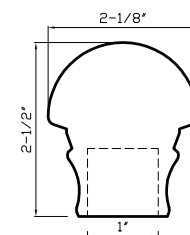

DCI05 A
Fits 1" Rod