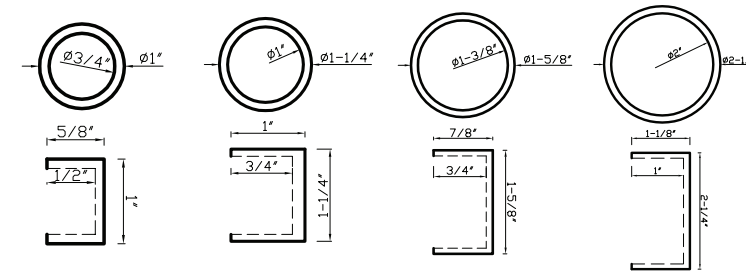

***Special Order Finish**

Metals Collection

NEW Item No. DC082 E

Brushed Nickel

Fits 3/4" Rod

Item No. DC201

Brushed Nickel

Fits 1", 1-3/8" & 2" Rods