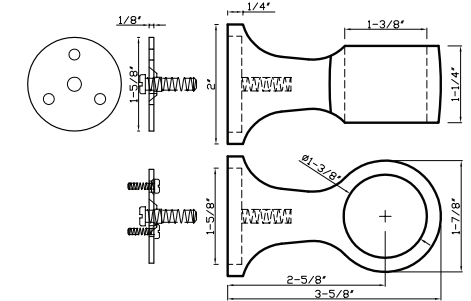

DC203 B fits 1-3/8" rod

Available in finishes: Polished Nickel, Polished Chrome, Brushed Nickel, Oil Rubbed Bronze*, Aged Brass*, Green Antique, Satin Brass, Polished Brass, Black & Black Nickel*