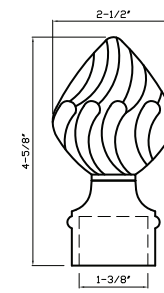

DC091 B
Fits 1-3/8" Rod