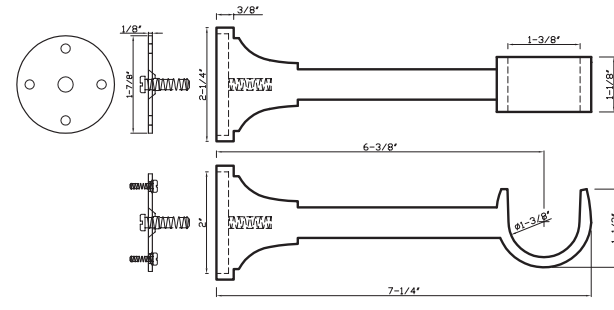

DC208 B fits 1-3/8" rod

Available in finishes: Polished Nickel, Polished Chrome, Brushed Nickel, Oil Rubbed Bronze, Aged Brass, Green Antique, Satin Brass, Polished Brass, Black, Black Nickel, Brown Gold & Black Silver