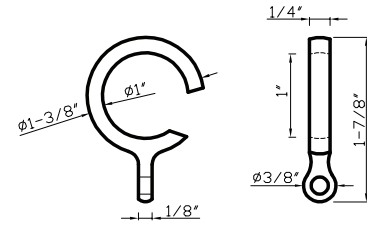

DC303 PASS Ring - 1", 1-1/2", 2", & 2-3/4" interior dimensions

**DC303 PASS A
1" interior diameter**

Available in finishes: Polished Nickel, Polished Chrome, Brushed Nickel, Oil Rubbed Bronze, Aged Brass, Green Antique & Satin Brass

**DC303 PASS C
1-1/2" interior diameter**

Available in finishes: Polished Chrome, Brushed Nickel, Green Antique, Satin Brass, Polished Brass, Black & Black Nickel

**DC303 PASS D
2" interior diameter**

Available in finishes: Polished Nickel, Polished Chrome, Brushed Nickel, Oil Rubbed Bronze, Aged Brass, Green Antique, Satin Brass, Polished Brass, Black, Black Nickel, Brown Gold & Black Silver

**DC303 PASS E
2-3/4" interior diameter**

Available in finishes: Polished Nickel*, Polished Chrome, Brushed Nickel, Oil Rubbed Bronze, Aged Brass, Green Antique*, Satin Brass, Polished Brass* & Black*

DC303E Passing Rings works with DC214C Bypass Brackets, see page 63.

**DC330 PASS E
2-3/4" interior diameter**

Available in finishes: Polished Chrome, Brushed Nickel, Oil Rubbed Bronze, Aged Brass & Satin Chrome

DC330E Passing Rings works with DC231C Bypass Brackets, see page 63.

*Special Order Finish

Rods are available in both 6 & 8 foot lengths

Brushed Nickel Diameters: DC801 A - 1"
DC801 B - 1-3/8"
DC801 C - 2"
DC801 E - 3/4"

Acrylic Diameters: DC808 B - 1-3/8"
DC808 C - 2"

Satin Brass Diameters: DC802 A - 1"
DC802 B - 1-3/8"
DC802 C - 2"
DC802 E - 3/4"

Brushed Nickel Square Diameters: DC809 A - 1"

Green Antique Diameters: DC803 A - 1"
DC803 B - 1-3/8"
DC803 E - 3/4"

Brown Gold Diameters: DC813 B - 1-3/8"

Black Diameters: DC804 A - 1"
DC804 B - 1-3/8"

Black Silver Diameters: DC814 B - 1-3/8"

Polished Brass Diameters: DC805 A - 1"
DC805 B - 1-3/8"

Polished Nickel Diameters: DC819 B - 1-3/8"
DC819 E - 3/4"