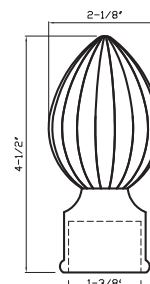

Black Nickel
DC095 B - fits 1-3/8" rod*

***Special Order Finish**

Acrylic Collection

Item No. DC096 B

Green Antique

Fits 1-3/8" Rod

DC096 B
Fits 1-3/8" Rod

Polished Nickel
DC096 B - fits 1-3/8" rod