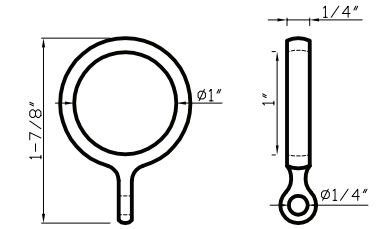

DC504 - Drapery Holdback

DC504

Available in Polished Nickel*, Polished Chrome*, Brushed Nickel, Oil Rubbed Bronze*, Aged Brass*, Green Antique*, Satin Brass*, Polished Brass*, Black*, Black Nickel*, Brown Gold* & Black Silver*

DC239 - Drapery Wand

DC239

Available in Brushed Nickel

DC1001 - fits 3/4", 1", 1-3/8" & 2" rods

DC1001 E fits 3/4" rod

DC1001 A fits 1" rod

DC1001 B fits 1-3/8" rod

DC1001 C fits 2" rod

DC304 - Brushed Nickel Ring

DC304 C 1-1/2" interior diameter

Available in Brushed Nickel

DC306 & DC310 - Acrylic Rings

DC306 D 2" interior diameter

DC310 2-3/4" interior diameter
Acrylic Ring

*Special Order Finish

DC303 - Ring - 1", 1-1/4", 1-1/2", 2", & 2-3/4" interior diameters

DC303 A

1" interior diameter

Available in finishes: Polished Nickel, Polished Chrome, Brushed Nickel, Oil Rubbed Bronze, Aged Brass, Green Antique & Satin Brass

DC303 B

1-1/4" interior diameter

Available in finishes: Polished Chrome, Brushed Nickel, Green Antique, Satin Brass, Polished Brass, Black & Black Nickel,

DC303 C

1-1/2" interior diameter

Available in finishes: Polished Nickel, Polished Chrome, Brushed Nickel, Oil Rubbed Bronze, Aged Brass, Green Antique, Satin Brass, Polished Brass, Black, Black Nickel, Brown Gold & Black Silver

DC303 D

2" interior diameter

Available in finishes: Polished Nickel, Polished Chrome, Brushed Nickel, Oil Rubbed Bronze, Aged Brass, Green Antique, Satin Brass, Polished Brass, Black, Black Nickel, Brown Gold & Black Silver

DC303 E

2-3/4" interior diameter

Available in finishes: Polished Nickel*, Polished Chrome, Brushed Nickel, Oil Rubbed Bronze, Green Antique*, Aged Brass & Satin Brass, Polished Brass* & Black*

*Special Order Finish