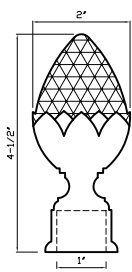

Polished Brass
DC091 B - fits 1-3/8" rod*

Black
DC091 B - fits 1-3/8" rod*

Black Nickel
DC091 B - fits 1-3/8" rod*

*Special Order Finish

Metals Collection

Item No. DC087

Polished Brass

Fits 1" & 1-3/8" Rods