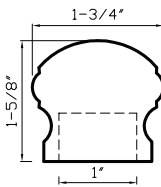

Metals Collection

Item No. DCI01

Polished Chrome

Fits 1" & 1-3/8" Rods

DCI01 A
Fits 1" Rod

DCI01 B
Fits 1-3/8" Rod

Polished Nickel
DCI01 B - fits 1-3/8" rod

Polished Chrome
DCI01 A - fits 1" rod
DCI01 B - fits 1-3/8" rod