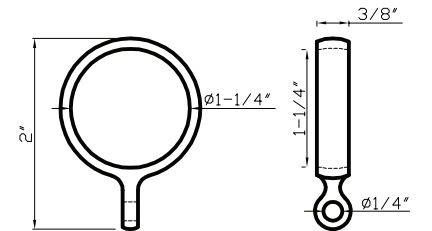

DC303 B

1-1/4" interior diameter

Available in finishes: Polished Chrome, Brushed Nickel, Green Antique, Satin Brass, Polished Brass, Black & Black Nickel,