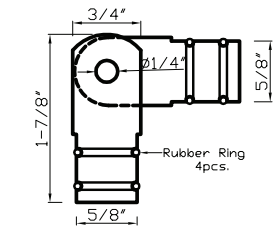

DC221 - fits 1-3/8" & 2" rods

DC221 B fits 1-3/8" rod

Available in finishes: Polished Nickel, Polished Chrome, Brushed Nickel, Oil Rubbed Bronze, Aged Brass, Green Antique, Satin Brass, Polished Brass*, Black*, Black Nickel*, Brown Gold* & Black Silver*

DC221 C fits 2" rod

Available in finishes: Polished Nickel*, Polished Chrome, Brushed Nickel, Oil Rubbed Bronze, Aged Brass, Green Antique*, Satin Brass, Polished Brass* & Black*

NEW DC230 C - fits 2" rod

DC230 C fits 2" rod

Available in finishes: Polished Nickel*, Polished Chrome, Brushed Nickel, Oil Rubbed Bronze, Aged Brass, Green Antique*, Satin Brass, Polished Brass* & Black*

DC217 - fits 1" rod

DC217 fits 1" rod

Available in Brushed Nickel

DC216 - fits 1" rod

DC216 fits 1" rod

Available in Brushed Nickel

*Special Order Finish

DC213 - fits 1" rod

DC213 fits 1" rod

Available in Brushed Nickel

DC218 - fits 1-3/8" rod

DC218 fits 1-3/8" rod

Available in Acrylic
Backplate comes in Brushed Nickel finish only

DC706 - fits 3/4", 1", 1-3/8" & 2" rods

DC706 E fits 3/4" rod

Available in finishes: Polished Nickel, Polished Chrome, Brushed Nickel, Oil Rubbed Bronze, Green Antique, Aged Brass & Satin Brass

DC706 A fits 1" rod

Available in finishes: Polished Chrome, Brushed Nickel, Green Antique, Satin Brass, Polished Brass, Black & Black Nickel

DC706 B fits 1-3/8" rod

Available in finishes: Polished Nickel, Polished Chrome, Brushed Nickel, Oil Rubbed Bronze, Aged Brass, Green Antique, Satin Brass, Polished Brass, Black, Black Nickel, Brown Gold & Black Silver

DC706 C fits 2" rod

Available in finishes: Polished Chrome, Brushed Nickel, Oil Rubbed Bronze, Aged Brass & Satin Brass

*Special Order Finish