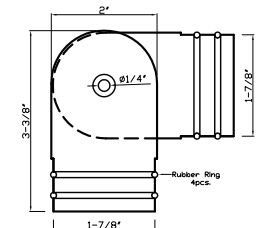

DC706 C fits 2" rod

Available in finishes: Polished Chrome, Brushed Nickel, Oil Rubbed Bronze, Aged Brass & Satin Brass