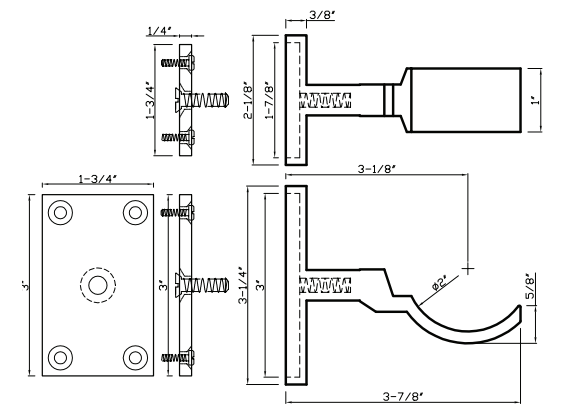

NEW DC231 C - fits 2" rod

DC231 C fits 2" rod

Available in finishes: Polished Nickel*, Polished Chrome, Brushed Nickel, Oil Rubbed Bronze, Aged Brass, Green Antique*, Satin Brass, Polished Brass* & Black*