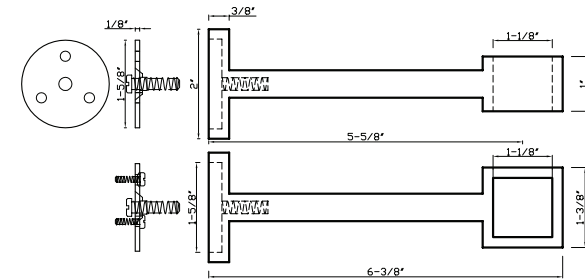

Available in Brushed Nickel

DC216 - fits 1" rod

DC216 fits 1" rod

Available in Brushed Nickel

***Special Order Finish**

DC213 - fits 1" rod

DC213 fits 1" rod

Available in Brushed Nickel