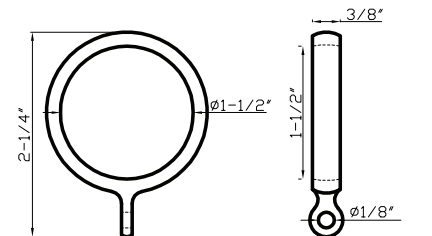

DC303 B

1-1/4" interior diameter

Available in finishes: Polished Chrome, Brushed Nickel, Green Antique, Satin Brass, Polished Brass, Black & Black Nickel,

DC303 C

1-1/2" interior diameter

Available in finishes: Polished Nickel, Polished Chrome, Brushed Nickel, Oil Rubbed Bronze, Aged Brass, Green Antique, Satin Brass, Polished Brass, Black, Black Nickel, Brown Gold & Black Silver