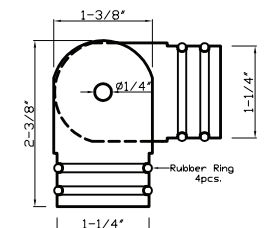

DC706 A fits 1" rod

Available in finishes: Polished Chrome, Brushed Nickel, Green Antique, Satin Brass, Polished Brass, Black & Black Nickel

DC706 B fits 1-3/8" rod

Available in finishes: Polished Nickel, Polished Chrome, Brushed Nickel, Oil Rubbed Bronze, Aged Brass, Green Antique, Satin Brass, Polished Brass, Black, Black Nickel, Brown Gold & Black Silver