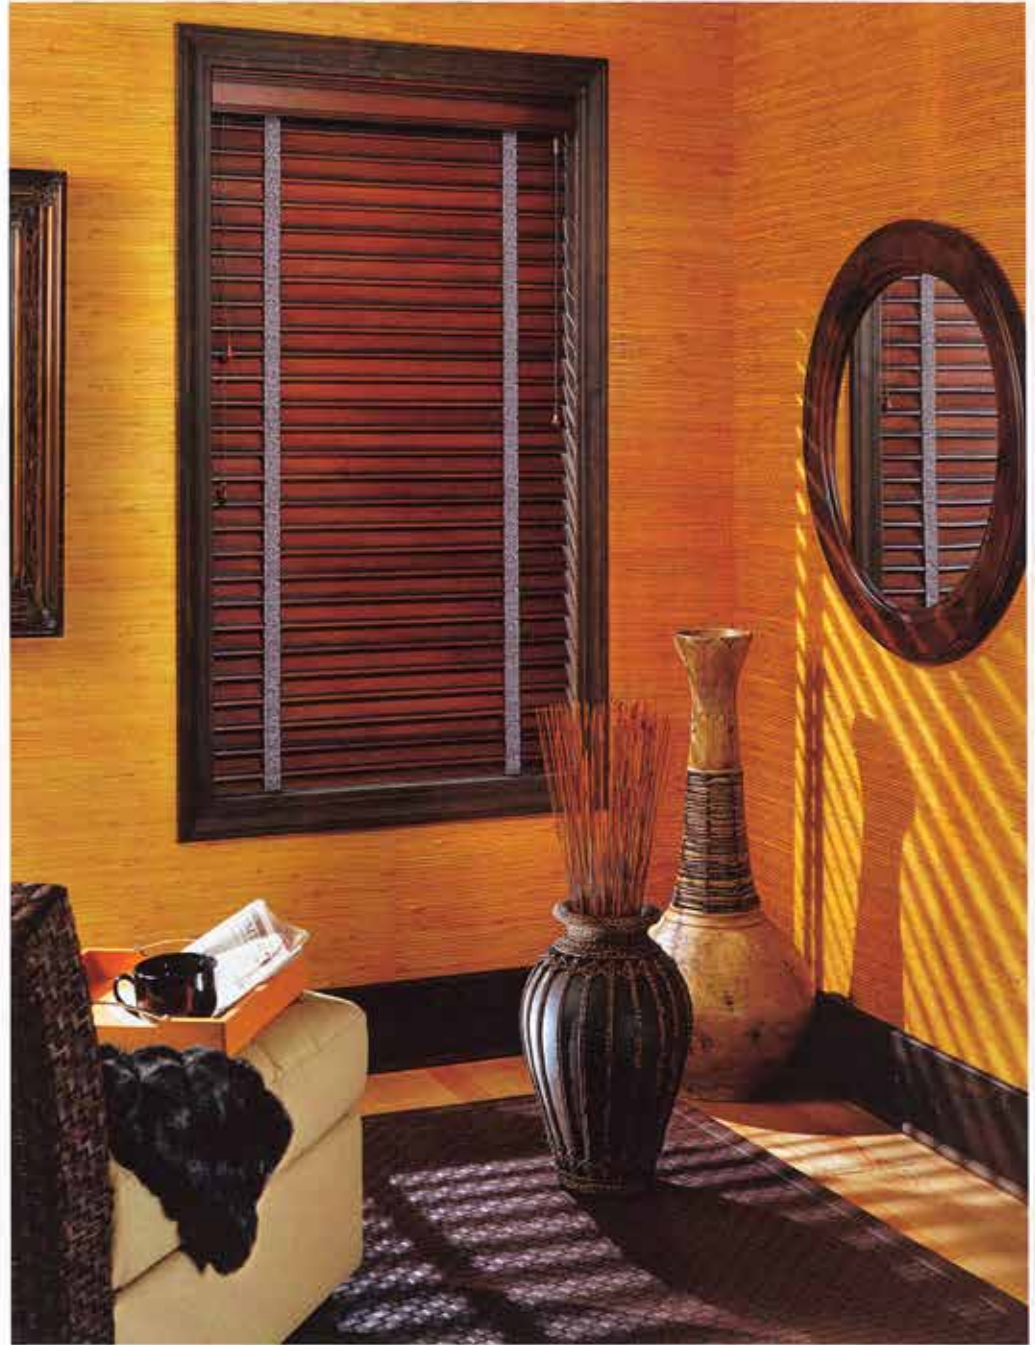

Style. *Country Woods blinds come in four slat sizes (1", 1³/₈", 2" and 2⁵/₈") in a striking range of wood species and finishes, from weathered and rustic to the elegance of fine furniture.*

— Choose from an extensive selection of colors and design options, including decorative tapes and valances as well as room-darkening blinds.

— Our enhanced hardware systems with cord safety features make lifting and lowering our wood blinds safe and easy.

— Optional remote control tilts the wood slats from across the room and puts light control at your fingertips.

Style. Furniture-quality finishes consist of distressed or aged woods, hand-glazed finishes, multi-colored stains and enhanced grain patterns.

Unique valance designs (examples are shown here) include carved bamboo, genuine leather-wrapped or elegant carved designs.